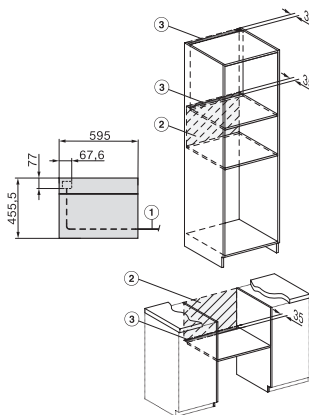

H 7640 BM

Kompaktugn med mikrovågsfunktion

i en perfekt kombinerbar design med automatikprogram och stektermometer.

H7x40BM/BMX, installation drawings

H7x40BM/BMX, installation drawings, GB, AUS

H7x40BM/BMX, installation drawings

H7x4xBM, installation drawings

H7x40BM/BMX, installation drawings

DG7x40, DGC7x4x, DGC7x6x, DG7635, DGM7x4x, DO7, H2860B/BP, H7240BM, H7x40BM, H7x4x8/BP, H7x6x8/BP, installation drawings

H226x-1B/BP/E/EP/I/P, H2760B/BP, H28x0B/BP, H7x40BM/BMX, H7x6x8/BP/BPX, installation drawings